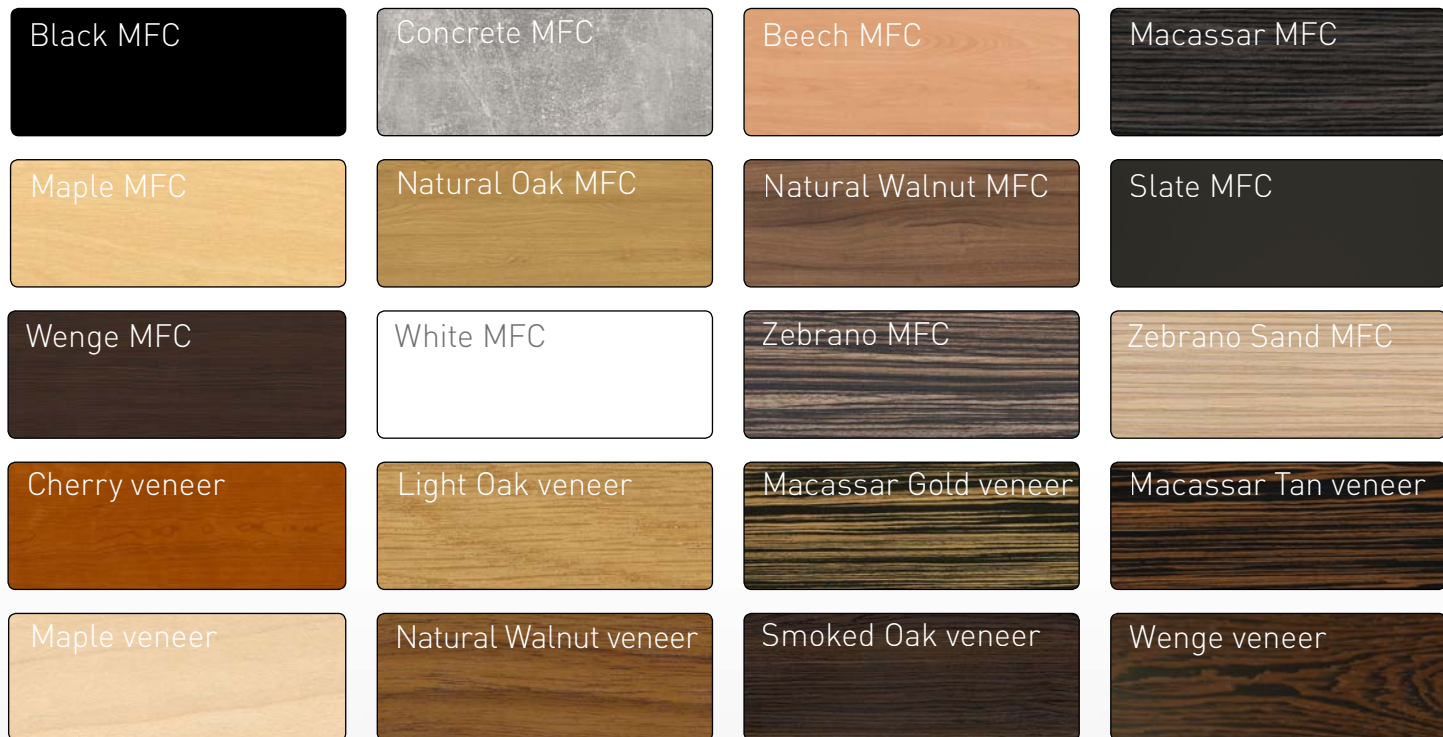

PDF brochure - sven.co.uk/historelite
Image library - sven.co.uk/historeliteimages
More info - sven.co.uk/historeliterange
Finish samples - sven.co.uk/finishes

Finishes

Available from:

sven.co.uk

Sven Christiansen furniture and seating
is manufactured in the United Kingdom.

FM 86198

EMS 504871